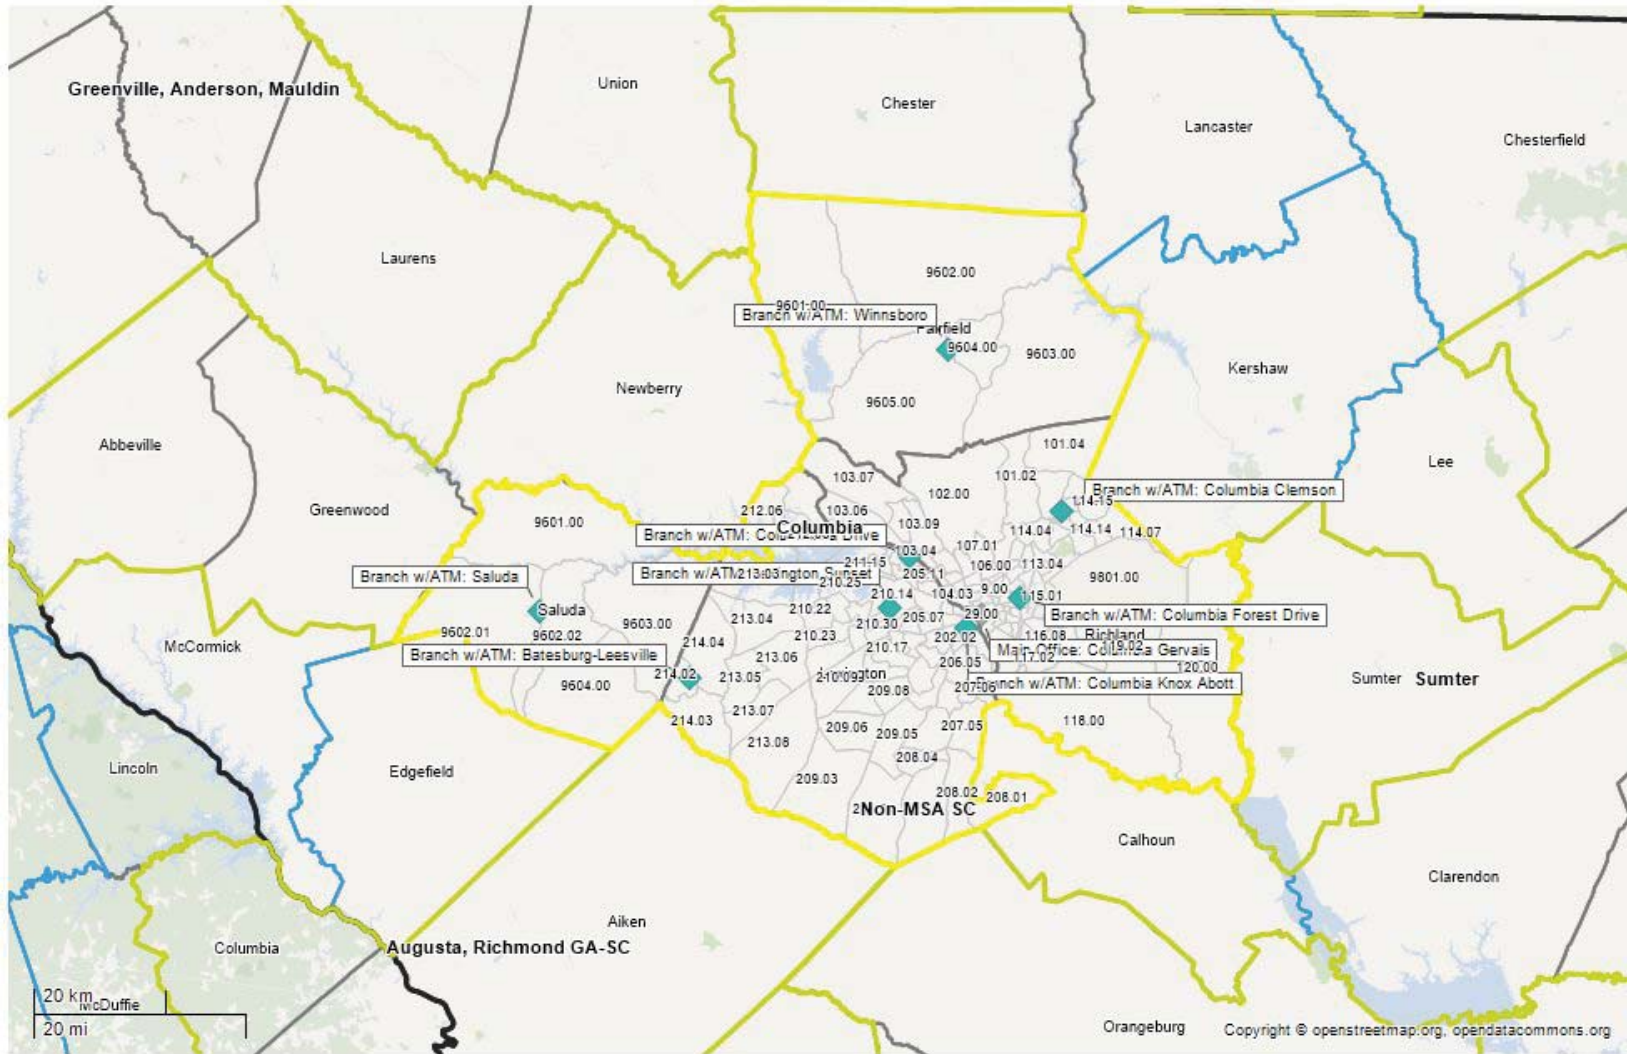

# South State Bank

SSB Columbia AA map

The assessment area consists of the counties of Fairfield, Lexington, Richland and Saluda in their entirety

## Map Legend

- State
- County
- Census Tract
- Zip Code
- Assessment Area
- MSA

- ◆ Branch
- ◆ ATM
- ◆ Branch w/ ATM
- ◆ LPO
- ◆ Other