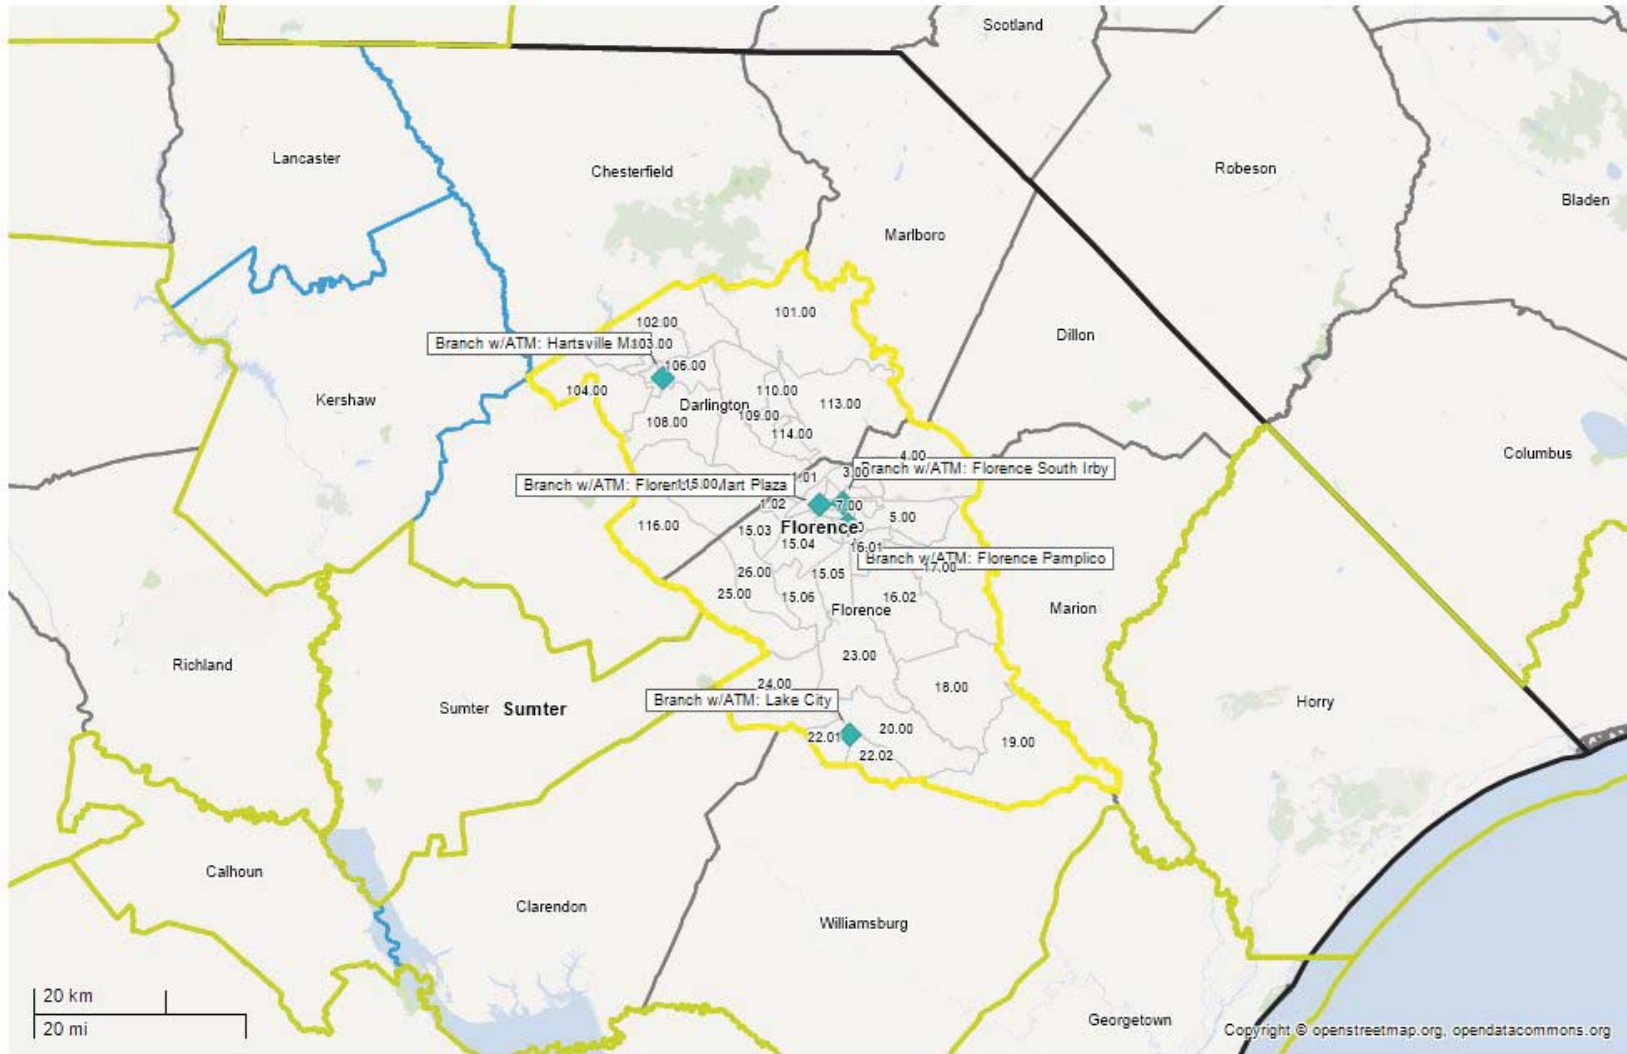

South State Bank

SSB Florence AA Map

The assessment area consists of the counties of Florence and Darlington in their entirety

Map Legend

- State
- County
- Census Tract
- Zip Code
- Assessment Area
- MSA

- ◆ Branch
- ◆ ATM
- ◆ Branch w/ ATM
- ◆ LPO
- ◆ Other