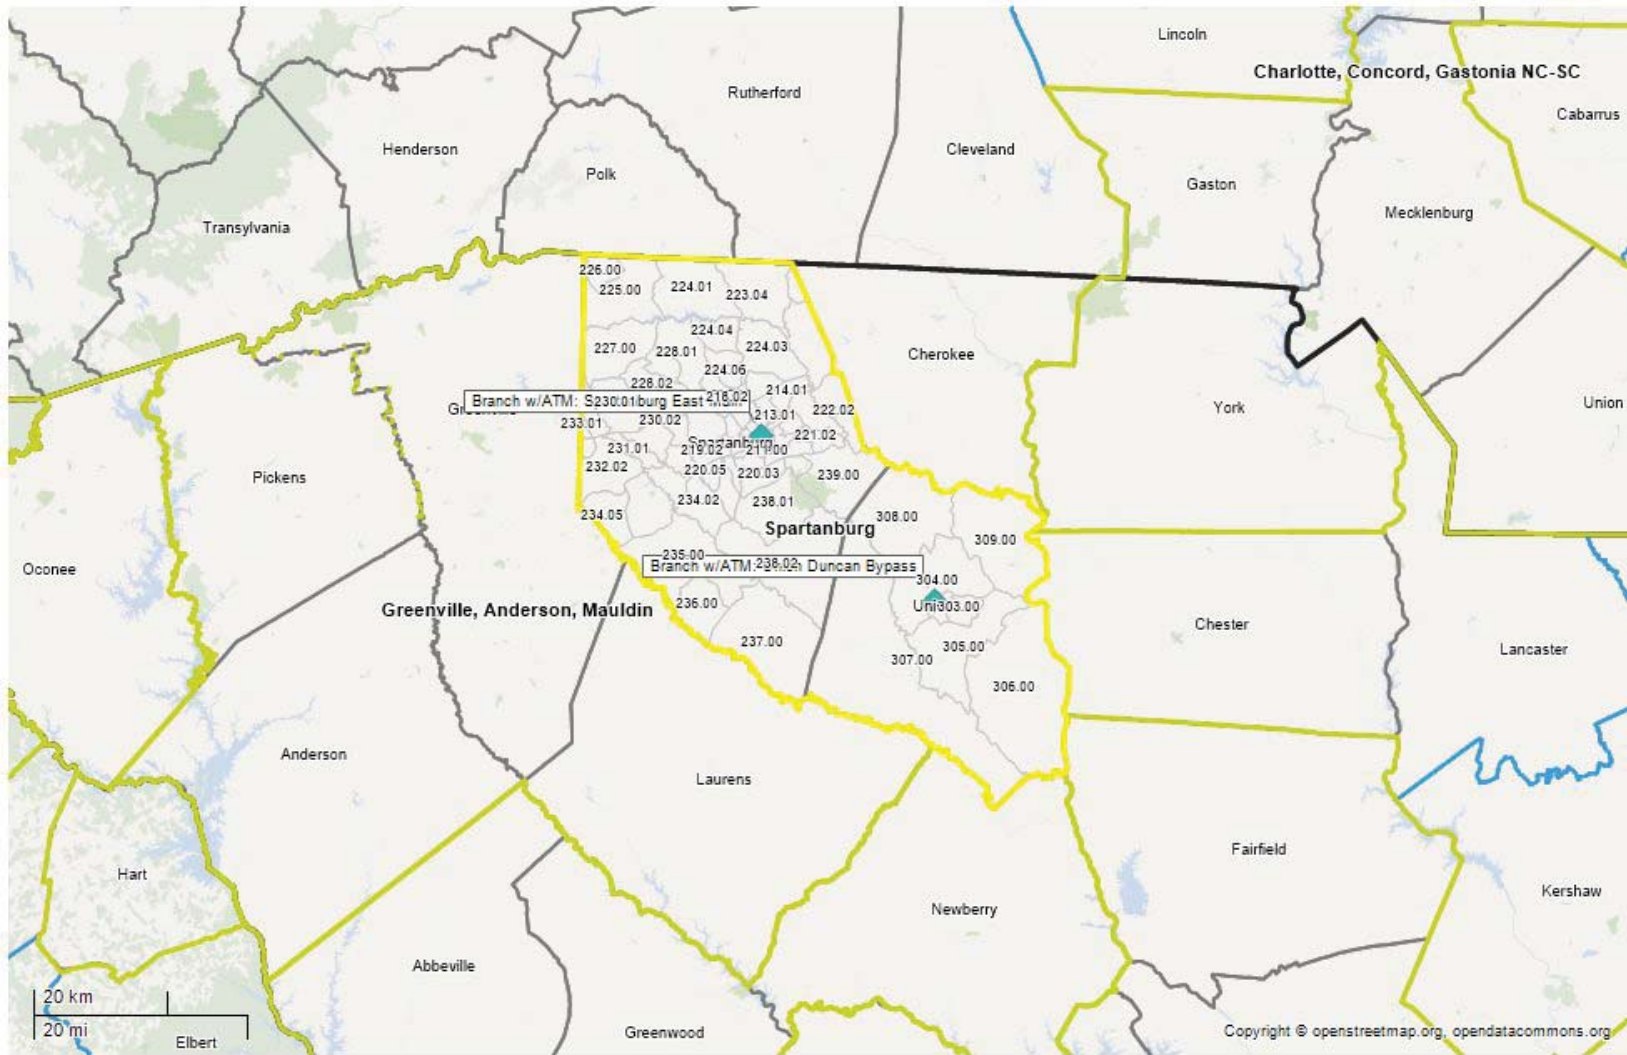

South State Bank

SSB Spartanburg AA Map

The assessment area consists of the counties of Spartanburg and Union in their entirety

Map Legend

- State
- County
- Census Tract
- Zip Code
- Assessment Area
- MSA

- Branch
- ATM
- Branch w/ ATM
- LPO
- Other

Copyright © openstreetmap.org, opendatacommons.org