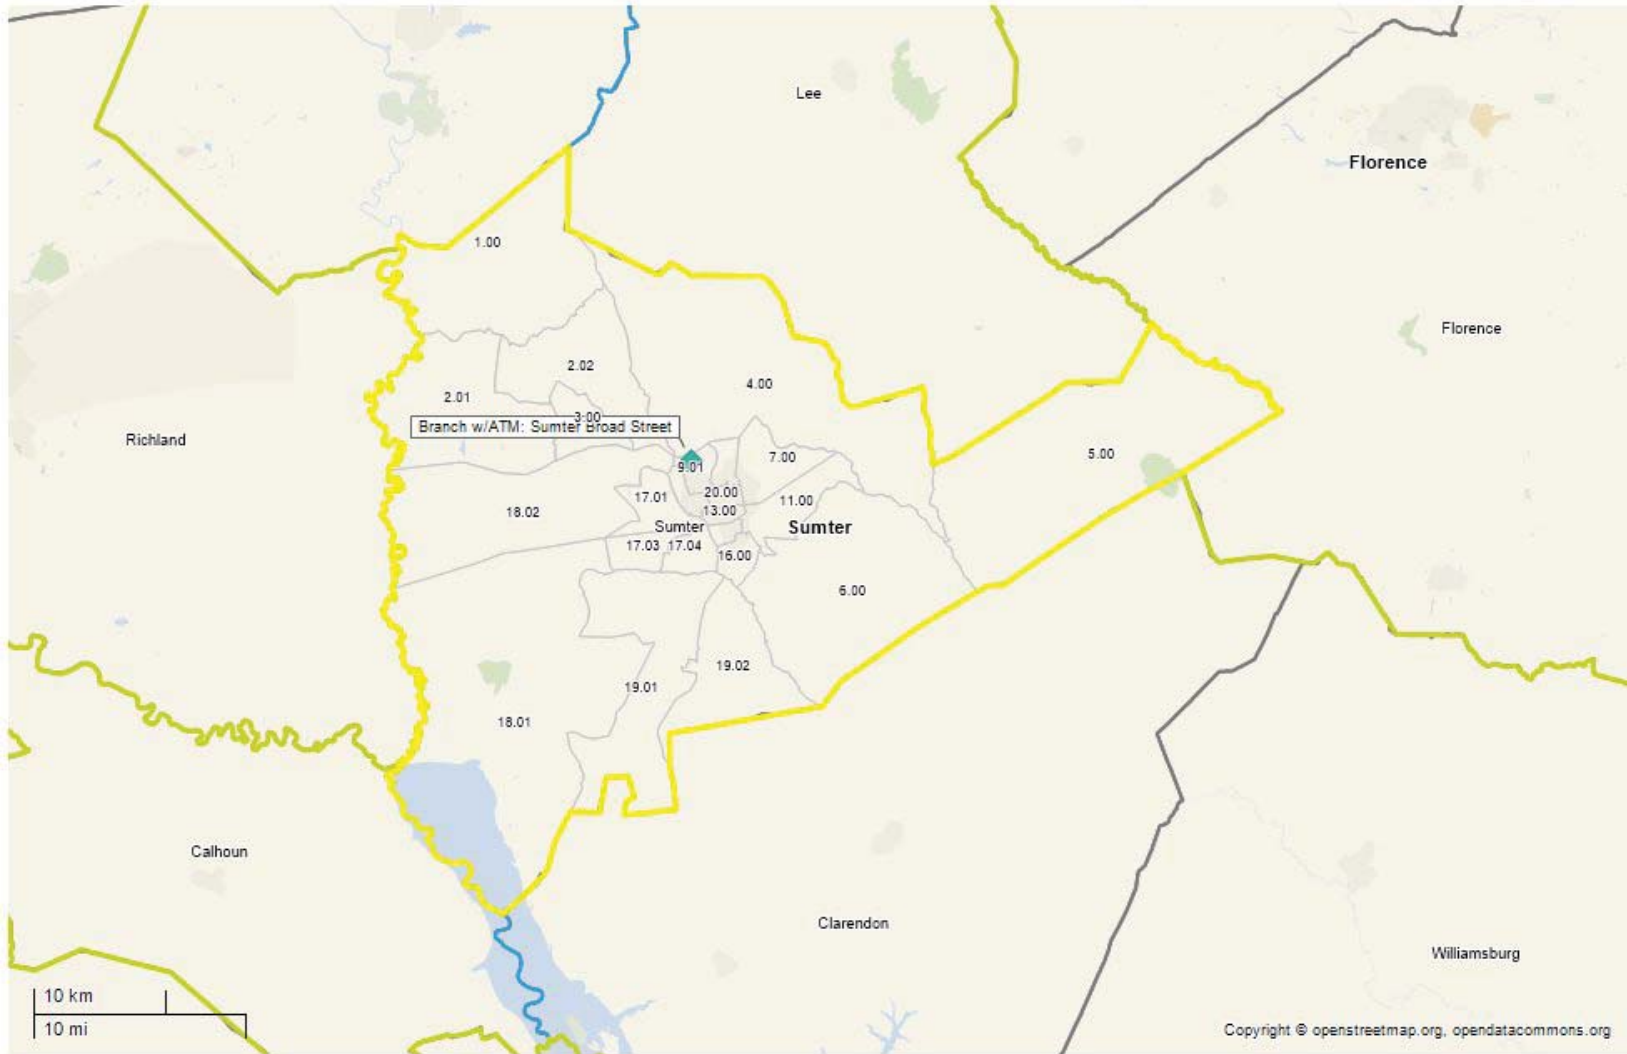

South State Bank

SSB Sumter AA map

The assessment area consists of the county of Sumter in its entirety

Map Legend

- State
- County
- Census Tract
- Zip Code
- Assessment Area
- MSA

- ◆ Branch
- ◆ ATM
- ◆ Branch w/ ATM
- ◆ LPO
- ◆ Other