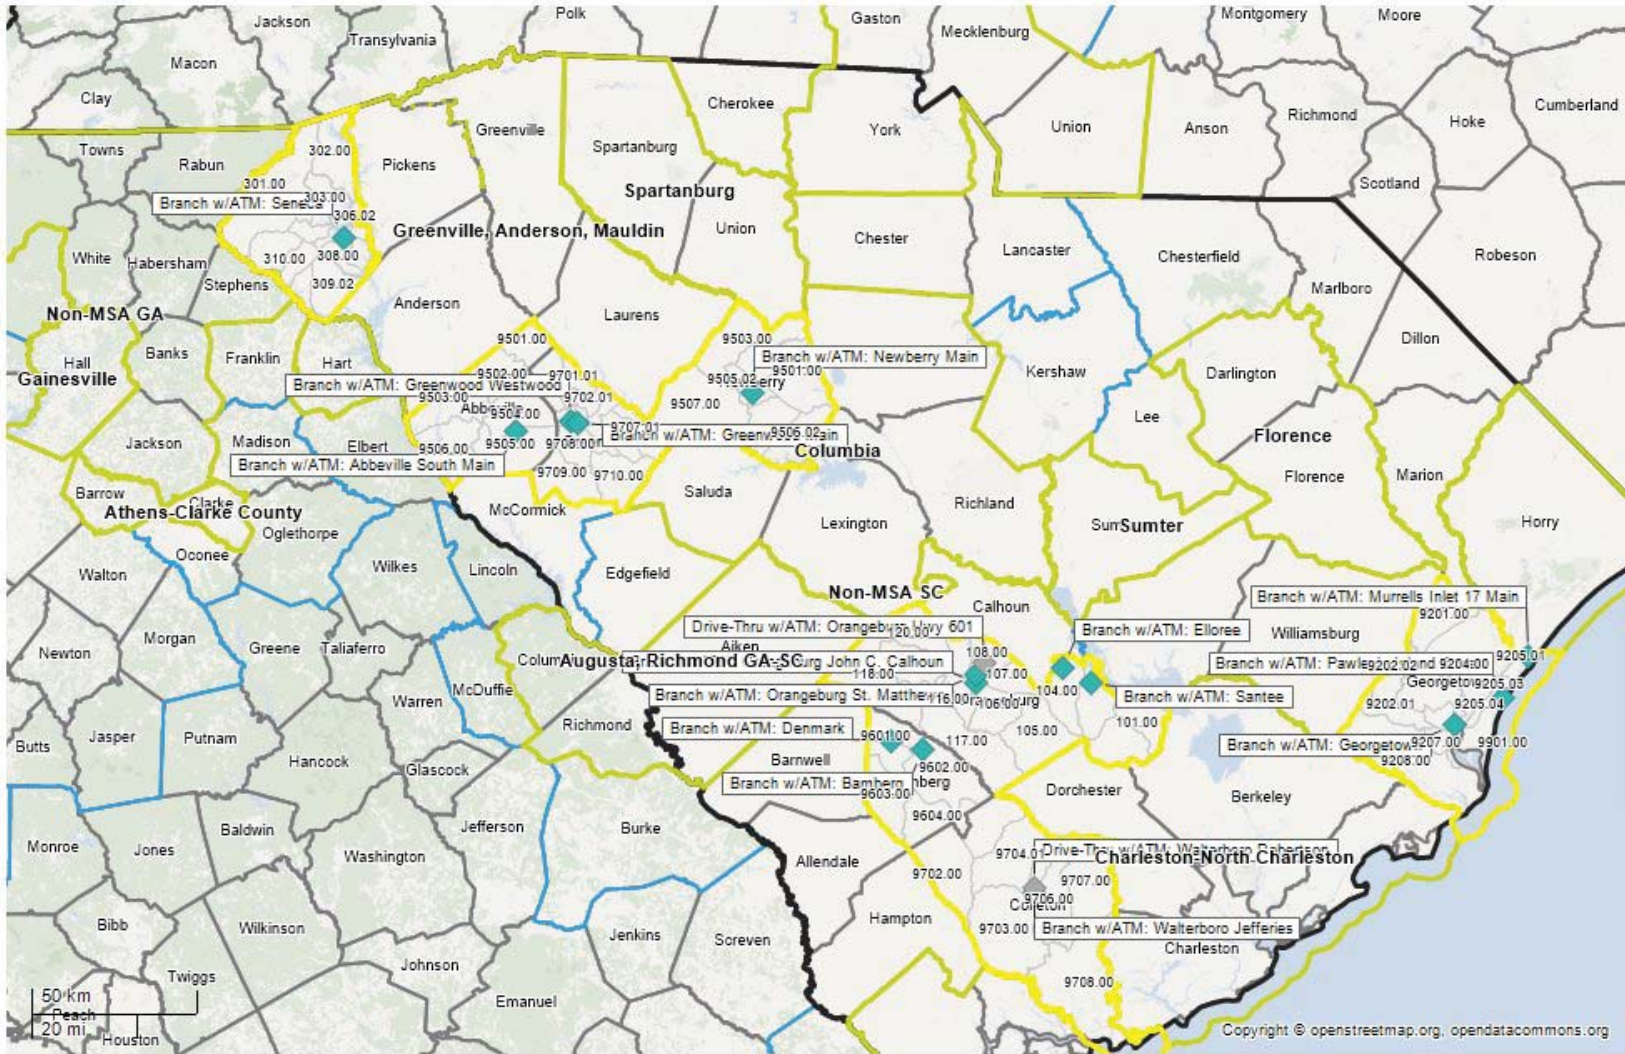

South State Bank

SSB Non-MSA AA Map

The assessment area consists of the counties of Abbeville, Bamberg, Colleton, Georgetown, Greenwood, Newberry, Oconee and Orangeburg in their entirety

Map Legend

- State
 - County
 - Census Tract
 - Zip Code
 - Assessment Area
 - MSA
-
- ◇ Branch
 - ◇ ATM
 - ◇ Branch w/ ATM
 - ◇ LPO
 - ◇ Other