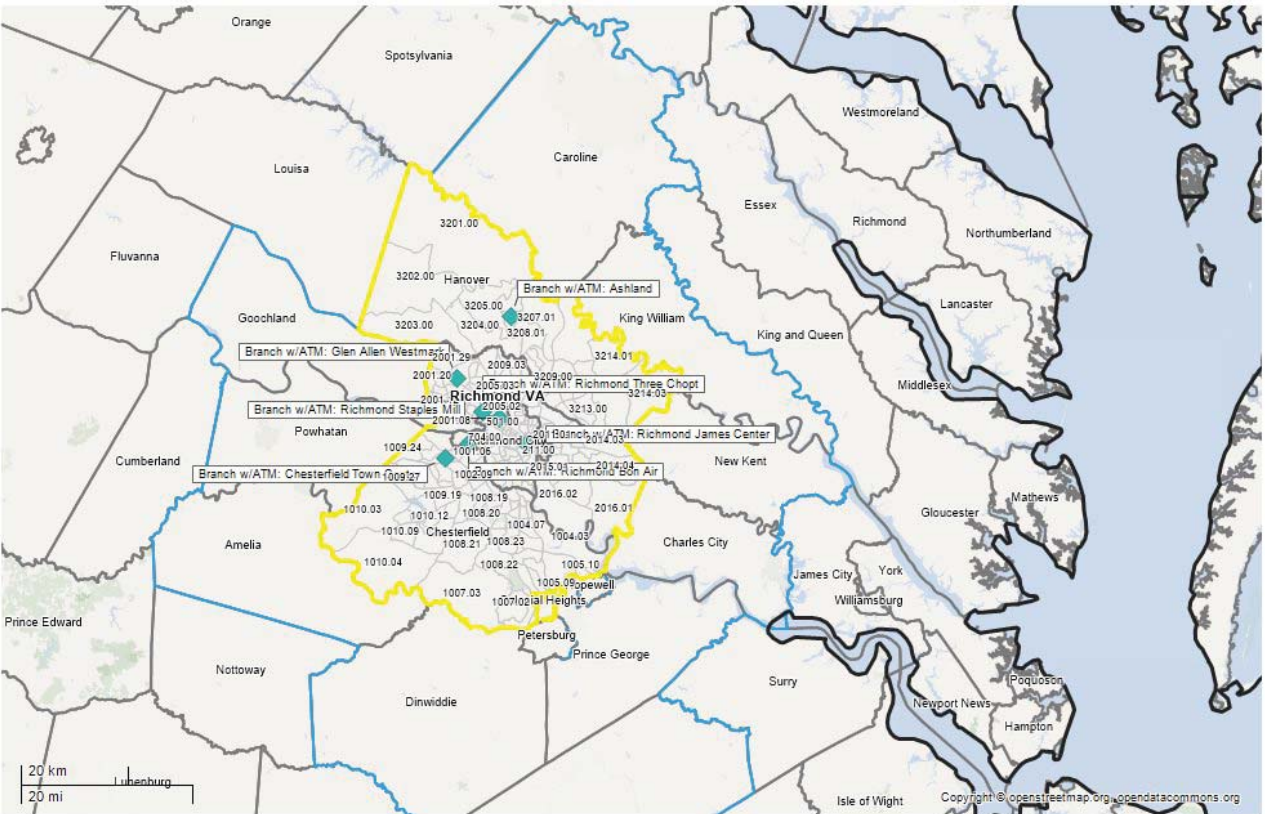

South State Bank
SSB Richmond AA Map
 The assessment area consists of the counties of Chesterfield, Hanover, Henrico and Richmond City in their entirety

- Map Legend**
- State
 - ▬ County
 - ▬ Census Tract
 - ▬ Zip Code
 - Assessment Area
 - MSA
-
- ◇ Branch
 - ◇ ATM
 - ◇ Branch w/ ATM
 - ◇ LPO
 - ◇ Other